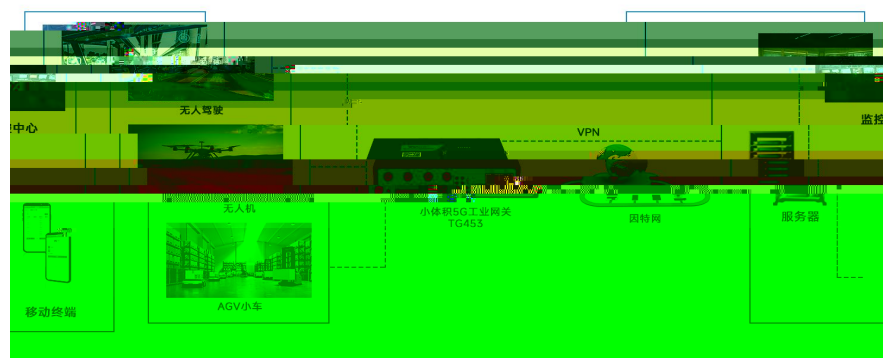

EDGE CDMA GPRS

VPN

OpenVPN IPSEC PPTP L2TP

PLC

4× LAN 1× WLAN 1× RS232(debug) 2× RS485 SIM TF

2. 4G Wfi ( )

- WFI 5G/4G
- 
- 
- OPC UA PLC /
- MODBUS
- 5G CPU
- flash EMC
- LTE/PPP/PPPoE/DHCP/
- APN/VPDN
- IPsec VPN L2TP VPN PPTP VPN OPEN VPN
- DHCP server DDNS NAT DMZ QoS
- TCP/IP UDP FTP HTTP